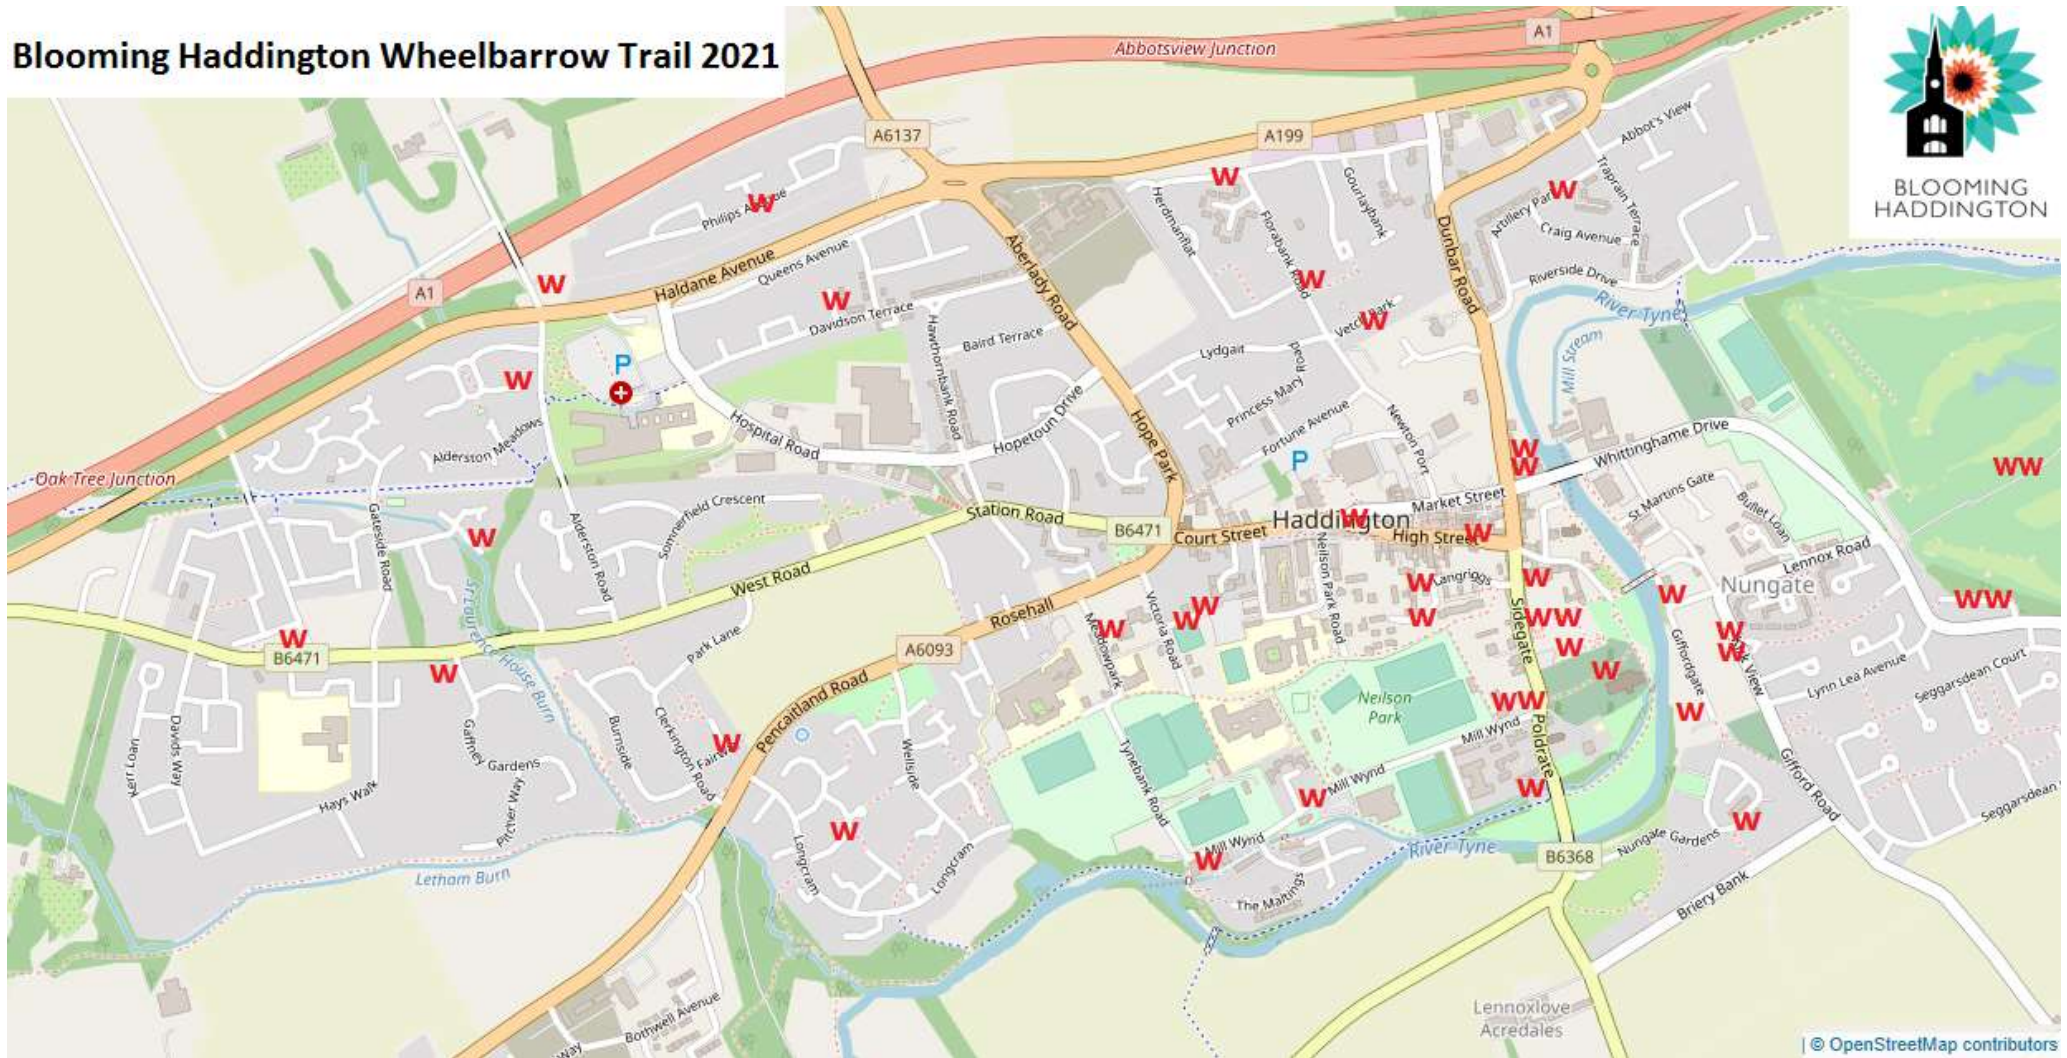

Blooming Haddington Wheelbarrow Trail 2021

Wheelbarrow (No 17) at Giffordgate (viewable from the riverside walk), 39&40 you need to drive/walk up to the golf clubhouse. No 6 is beside the Stewart Milne showhouse. All the other wheelbarrows should be viewable from the road.

Please respect the privacy of the residents.

Individual (18)

1	9 Yester Place	EH41 3BE	7	52 Artillery Park	EH41 3QA	13	39 Phillips Avenue	EH41 3QU
2	11 Alderston Gardens	EH41 3RY	8	5 Amisfield Park	EH41 4QE	14	1 Hardgate (upstairs)	EH41 3JW
3	6 Wemyss Place	EH41 4DL	9	12 Amisfield Park	EH41 4QE	15	4 Vetch Park	EH41 3LH
4	Mill Wynd	EH41 4DB	10	76 Herdmanflatt	EH41 3LW	16	Moncreiff Walk	EH41 3DE
5	54 Acredales	EH41 4NU	11	Sidegate Lane	EH41 4BU	17	12 Giffordgate	EH41 4AS
6	5 Holme Avenue beside the Stewart Milne showhouse	EH41 3FE	12	Sidegate Lane	EH41 4BU	18	24 Knowesley Park	EH41 3TB

Neighbourhood (5)

28	The Butts	EH41 4DE	31	19 Nungate Gardens	EH41 4EE
29	Carlyle Court	EH41 3EZ	32	Fairways	EH41 4PT
30	St. Ann's Place	EH41 4BS			

Business (9)

33	Haddington Garden Trust	St Marys Pleasance Garden			EH41 4BU
34	Malt Kiln	High Street			EH41 3ES
35	Dentalvets	Alderston Field, Haldane Ave			EH41 3NQ
36	Waterside Pub	Waterside			EH41 4AT
37	Haddington Care Home	Mill Wynd			EH41 4FG
38	Pear Tree Nursery	32 Meadow Park			EH41 4DS
39	Haddington Golf Club	Amisfield Park (beside the club house)			EH41 4PT
40	Keatings	Amisfield Park (beside the club house)			EH41 4PT
41	Maitlandfield Hotel	Sidegate			EH41 4BZ